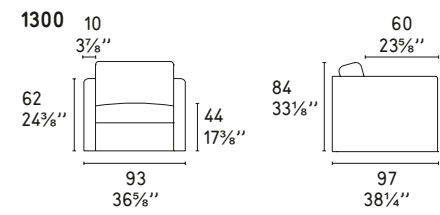

# URBAN

NEW

Design: Bernhardt e Vella

CS/3369

Urban CS/3369 - 1300  
 Poltrona / Lounge chair  
 Tessuto / Fabric  
 Dami SL7  
 Nero / Black  
 Cannes SM0  
 Giallo / Yellow  
 Lounge Soft CS/3377  
 Cuscini / Throw pillows  
 Big Wave CS/8021-F  
 Lampada da terra  
 Floor lamp  
 Africa 7165  
 Tappeto / Rug  
 Tweet CS/5085  
 Tavolino / Coffee table