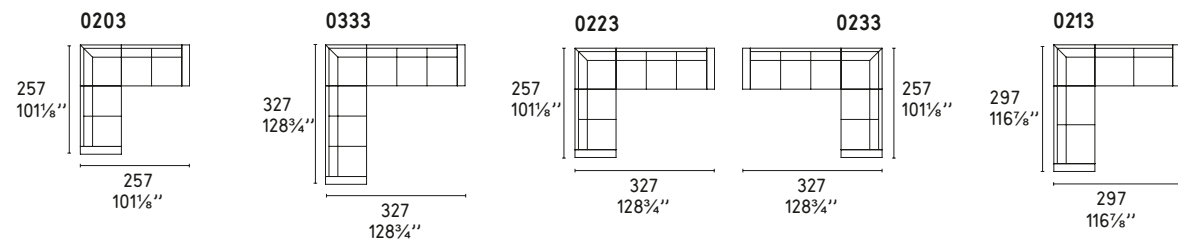

COMPOSIZIONI ANGOLARI / CORNER SECTIONALS