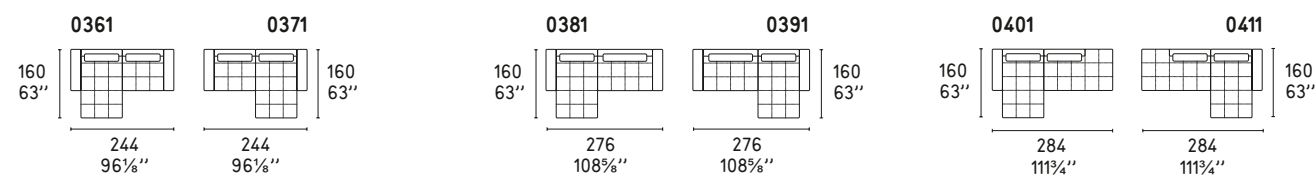

# LOUNGE EASY

CS/3374-E

Design: Stefano Cavazzana

**COMPOSIZIONI LINEARI / STRAIGHT SECTIONALS**

**COMPOSIZIONI LINEARI CON OPEN END / STRAIGHT SECTIONALS WITH OPEN-END UNIT**

**COMPOSIZIONI LINEARI CON CHAISE LONGUE / STRAIGHT SECTIONALS WITH CHAISE LONGUE**