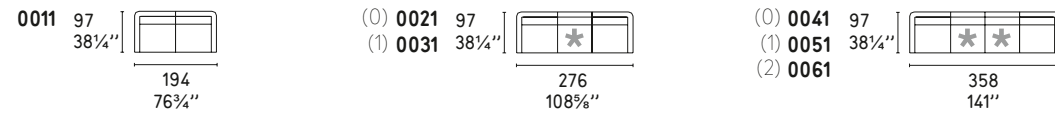

ALYON

Design: Pininfarina

CS/3362

COMPOSIZIONI LINEARI / STRAIGHT SECTIONALS