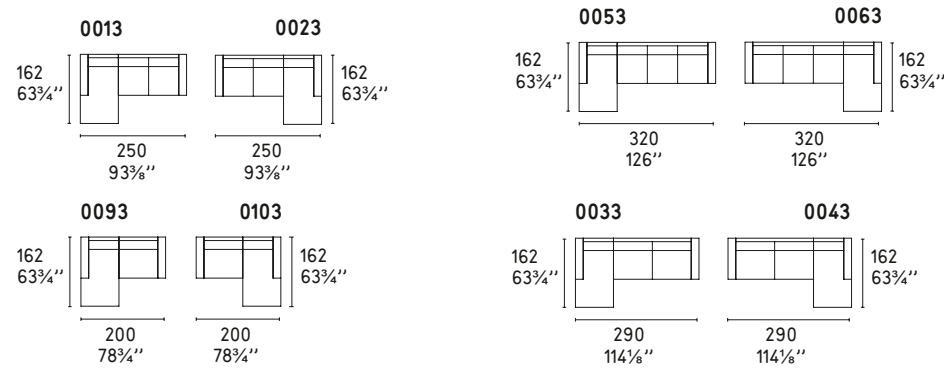

SQUARE

Design: Bernhardt e Vella

CS/3371

COMPOSIZIONI LINEARI / STRAIGHT SECTIONALS

COMPOSIZIONI LINEARI CON CHAISE LONGUE / STRAIGHT SECTIONALS WITH CHAISE LONGUE