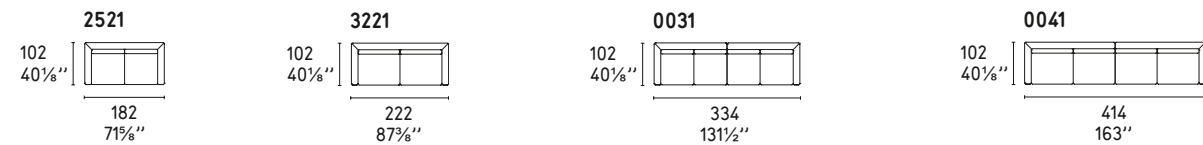

TAYLOR

Design: Studio 28

CS/3367

COMPOSIZIONI LINEARI / STRAIGHT SECTIONALS