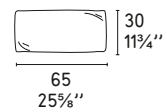

CLIPS

Design: Bernhardt e Vella

CS/3372

Clips CS/3372
Cuscini / Throw pillows
Tessuto / Fabric
Set 1A0R
Apotema 7182
Tappeto / Rug