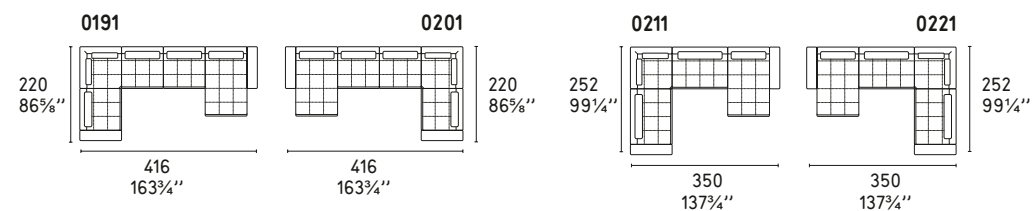

COMPOSIZIONI ANGOLARI CON CHAISE LONGUE / CORNER SECTIONALS WITH CHAISE LONGUE