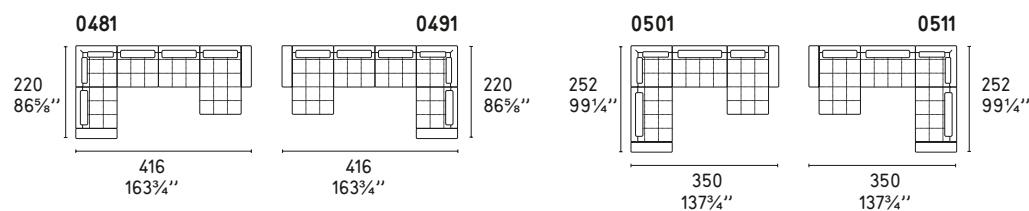

COMPOSIZIONI ANGOLARI CON CHAISE LONGUE / CORNER SECTIONALS WITH CHAISE LONGUE