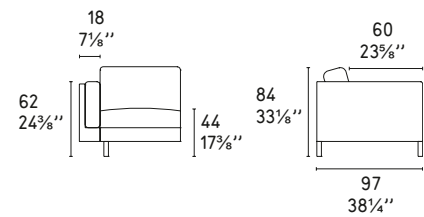

SQUARE

Design: Bernhardt e Vella

CS/3371

—
Square
CS/3371 - 2523
Divano / Sofa
Tessuto / Fabric
Melrose 1SG8
Sabbia / Sand