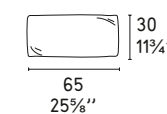

Cuscini decorativi inclusi nel modello utilizzabili anche come cuscini poggiatesta.
Sectionals include decorative throw pillows, which can be also used as lumbar pillows.