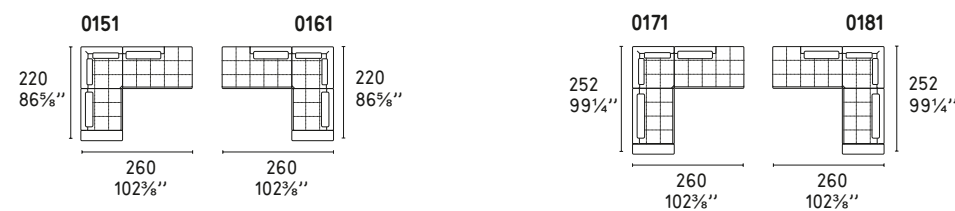

COMPOSIZIONI ANGOLARI CON OPEN END / CORNER OPEN-END SECTIONALS