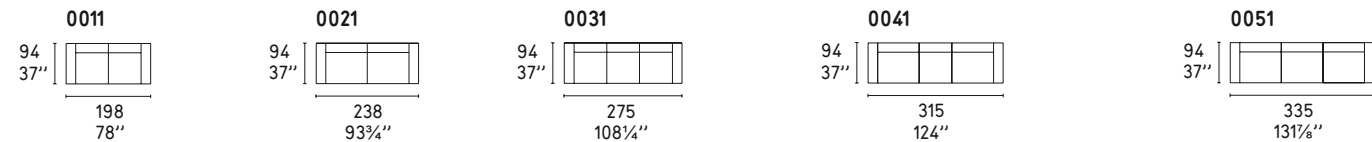

ALAMEDA

CS/3363

Design: Bernhardt e Vella

COMPOSIZIONI LINEARI / STRAIGHT SECTIONALS