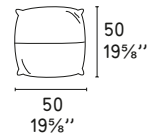

CLIPS

Design: Bernhardt e Vella

CS/3372

Clips CS/3372
Cuscini / Throw pillows
Tessuto / Fabric
Set 1A0R
Apotema 7182
Tappeto / Rug