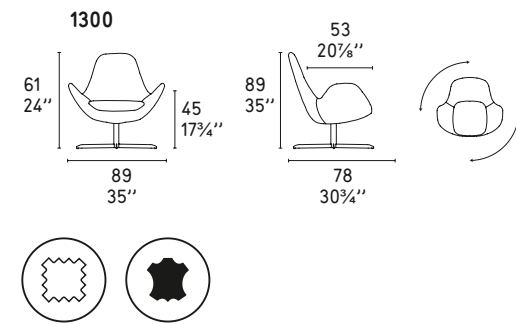

ELECTA

Design: Calligaris Studio

CS/3357