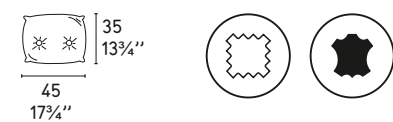

TWICE SOFT NEW

Design: Calligaris Studio

CS/3375