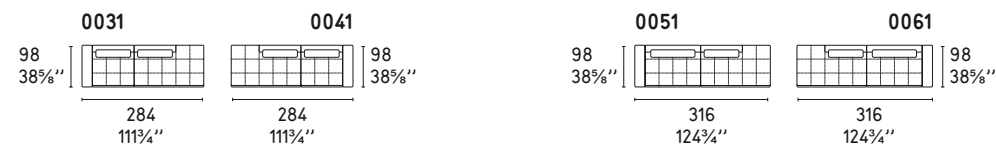

# LOUNGE

Design: Stefano Cavazzana

CS/3374

COMPOSIZIONI LINEARI / STRAIGHT SECTIONALS

COMPOSIZIONI LINEARI CON OPEN END / STRAIGHT SECTIONALS WITH OPEN-END UNIT

COMPOSIZIONI LINEARI CON CHAISE LONGUE / STRAIGHT SECTIONALS WITH CHAISE LONGUE