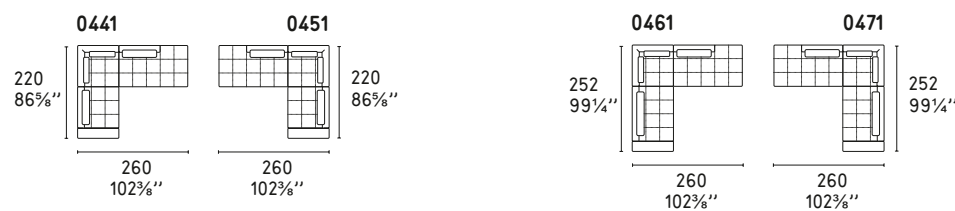

COMPOSIZIONI ANGOLARI CON OPEN END / CORNER OPEN-END SECTIONALS