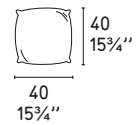

CLIPS

Design: Bernhardt e Vella

CS/3372

Clips CS/3372
Cuscini / Throw pillows
Tessuto / Fabric
Set 1A0R
Apotema 7182
Tappeto / Rug