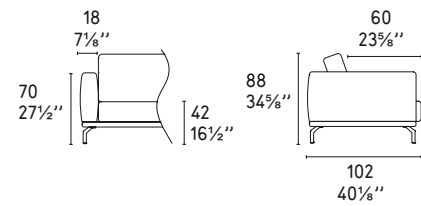

TAYLOR

Design: Studio 28

CS/3367

—
Taylor
CS/3367 - 3221
Divano / Sofa
Pelle / Leather
Emotion L3B
Dune