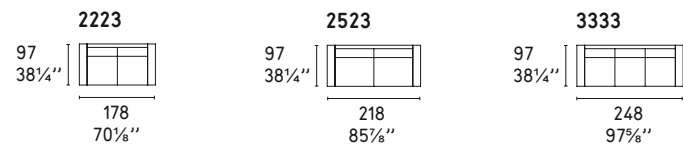

SQUARE

Design: Bernhardt e Vella

CS/3371

COMPOSIZIONI LINEARI / STRAIGHT SECTIONALS