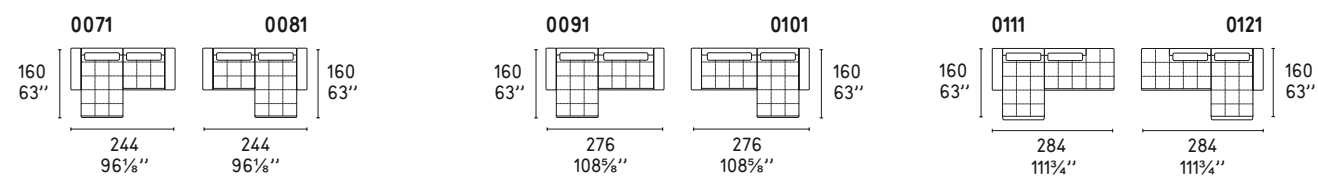

# LOUNGE

Design: Stefano Cavazzana

CS/3374

COMPOSIZIONI LINEARI / STRAIGHT SECTIONALS

COMPOSIZIONI LINEARI CON OPEN END / STRAIGHT SECTIONALS WITH OPEN-END UNIT

COMPOSIZIONI LINEARI CON CHAISE LONGUE / STRAIGHT SECTIONALS WITH CHAISE LONGUE