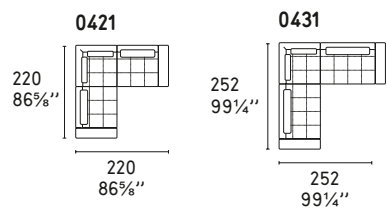

COMPOSIZIONI ANGOLARI / CORNER SECTIONALS