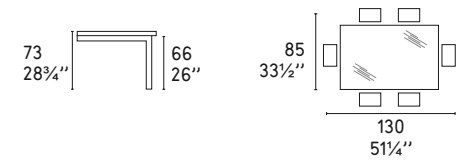

AVANTGARDE

Design: Calligaris Studio

CS/369-FX S

Wien CS/1091-D
Sedia / Chair