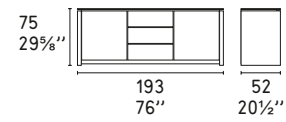

- Icons: Glass door (TEMPERED), Solid door, and Handle options.

MAG WOOD NEW

Design: Calligaris Studio

CS/6029-1 L

CS/6029-1A L

CS/6029-3R L

CS/6029-4 L

CS/6029-6 L