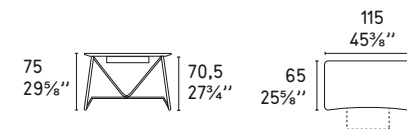

CS/366-RC 130 G

CS/366-RC 160 G

L'Eau CS/1273
Sedia / Chair

DUKE DESK

Design: Calligaris Studio

CS/4034

Jam CS/623
Sedia / Chair

ELASTO