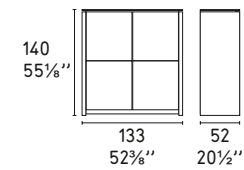

- Icons: Glass door (TEMPERED), Solid door, and Handle options.

MAG WOOD NEW

Design: Calligaris Studio

CS/6029-1 L

CS/6029-1A L

CS/6029-3R L

CS/6029-4 L

CS/6029-6 L