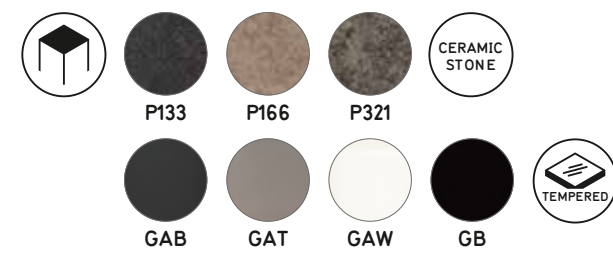

Design: Calligaris Studio

CS/4069-CLL 140

Boheme CS/1393
Sgabello / Stool

SINCRO NEW

Design: Calligaris Studio

CS/4087

Club CS/1462
Sedia / Chair
Mag wood CS/6029-7 L
Credenza / Sideboard

SNAP NEW