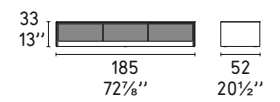

CS/6031-5

CS/6031-6

CS/6031-7

L'Eau CS/1273
Sedia / Chair

SEATTLE

Design: Calligaris Studio

CS/6004-1

CS/6004-2