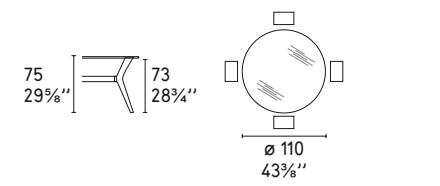

TOKYO

Design: Fabio Di Bartolomei

CS/18-RC 160 G

CS/18-RC 180 G

CS/18-RD 110 G

—
Latina CS/260
Sedia / Chair

TWO NEW

Design: Calligaris Studio