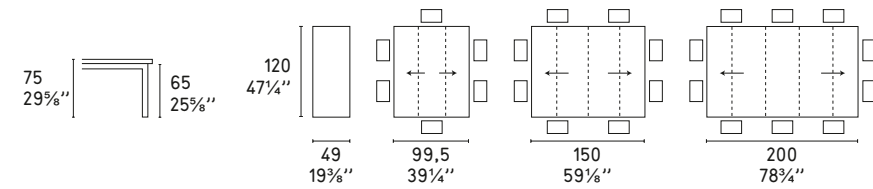

CS/08

Olivia CS/208
Sedia pieghevole / Folding chair

SIGMA CONSOLLE

Design: Calligaris Studio

CS/4069-LL 90

CS/4069-LL 120

Bohème CS/1257
Sedia / Chair

SNAP CONSOLLE NEW