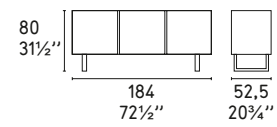

CS/6031-5

CS/6031-6

CS/6031-7

L'Eau CS/1273
Sedia / Chair

SEATTLE

Design: Calligaris Studio

CS/6004-1

CS/6004-2