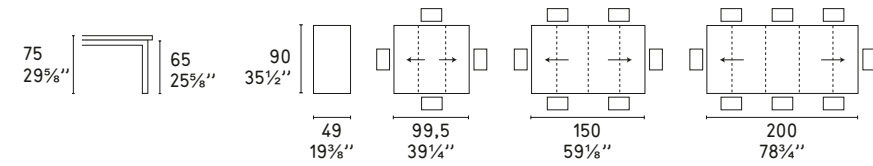

CS/4068 BLITZ FAST

Area 51 CS/1042
Sedia / Chair

MISTERY

Design: Calligaris Studio

CS/4046

Skip CS/207
Sedia pieghevole / Folding chair

OLIVIA BAR

Design: Edi e Paolo Ciani