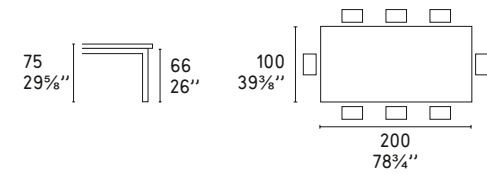

Jam CS/1059
Sedia / Chair
Mag CS/6029-1A
Mobile / Sideboard

Jam CS/1030
Sedia / Chair

PRINCE

Design: Stefano Cavazzana

CS/4048-R

CS/4048-FRW

Quadra CS/346
Sedia / Chair

REGENCY