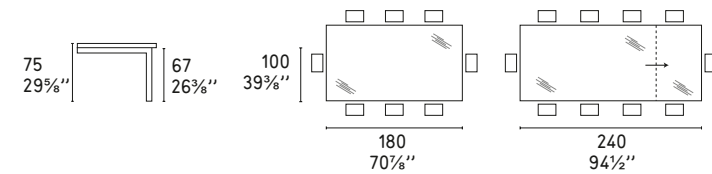

ROYAL NEW

Design: Calligaris Studio

CS/4082-MV