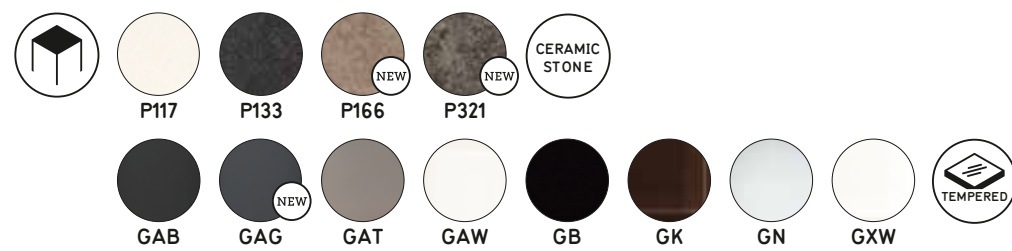

—
Air CS/93
Sedia / Chair

—
Exia CS/1112
Sedia / Chair

AIRPORT

Design: Calligaris Studio

CS/4011

—
Club CS/1462
Sedia / Chair

—
Cruiser CS/1096
 Sedia / Chair
Cruiser CS/1097
 Poltrona / Armchair

New York CS/1022-GU
Sedia / Chair