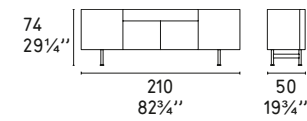

HORIZON

Design: Marelli e Molteni

CS/6017-1A