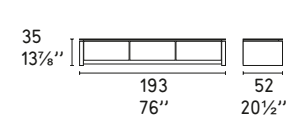

- Icons: Glass door (TEMPERED), Solid door, and Handle options.

MAG WOOD NEW

Design: Calligaris Studio

CS/6029-1 L

CS/6029-1A L

CS/6029-3R L

CS/6029-4 L

CS/6029-6 L