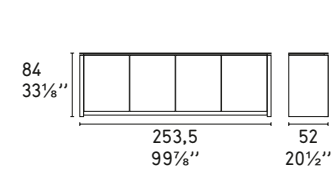

CS/6029-7 L