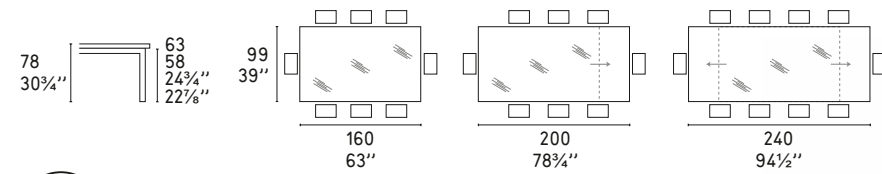

CS/416-XR

P94

P128

P201

GTR

—
Philadelphia CS/1060
Sedia / Chair

KEY

Design: Calligaris Studio