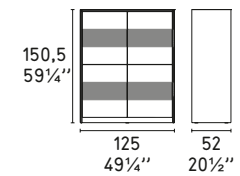

CS/6029-7 L

Sami CS/1472
Sedia / Chair

PASSWORD

Design: Calligaris Studio

CS/6031-1

CS/6031-2

CS/6031-3

CS/6031-4