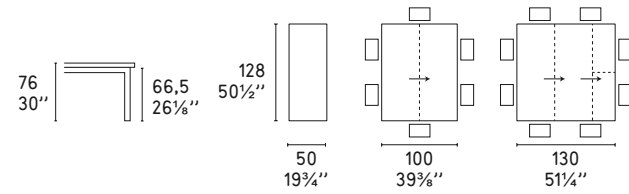

CS/4059-ML 130