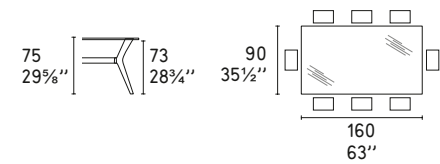

TOKYO

Design: Fabio Di Bartolomei

CS/18-RC 160 G