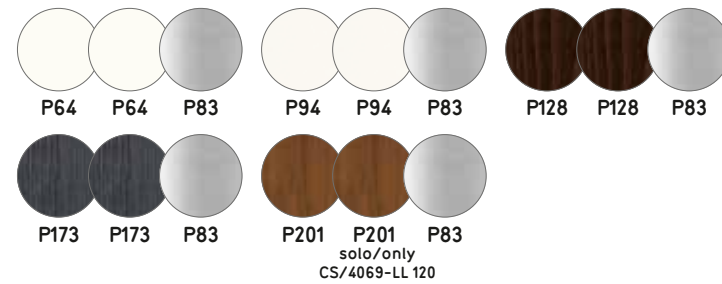

CS/08

Olivia CS/208
Sedia pieghevole / Folding chair

SIGMA CONSOLLE

Design: Calligaris Studio

CS/4069-LL 90

CS/4069-LL 120

Bohème CS/1257
Sedia / Chair

SNAP CONSOLLE NEW