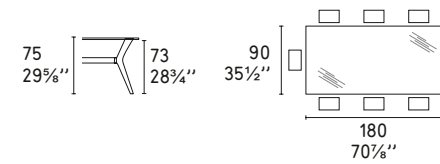

CS/18-RC 180 G