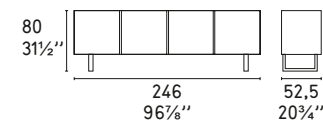

SEATTLE

Design: Calligaris Studio

CS/6004-3