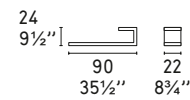

CS/6004-7R