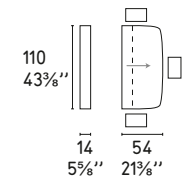

OLIVIA BAR

Design: Edi e Paolo Ciani

CS/4024

Skip CS/207
Sedia pieghevole / Folding chair