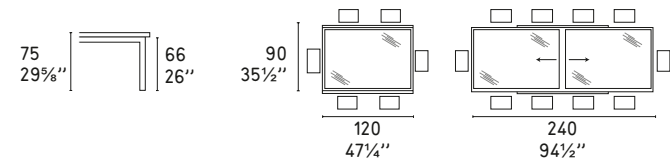

CS/368-VR

	CS/368-VQ			CS/368-VR		
	GB	GN	GQ	GB	GN	GQ
P128			•	•	•	•