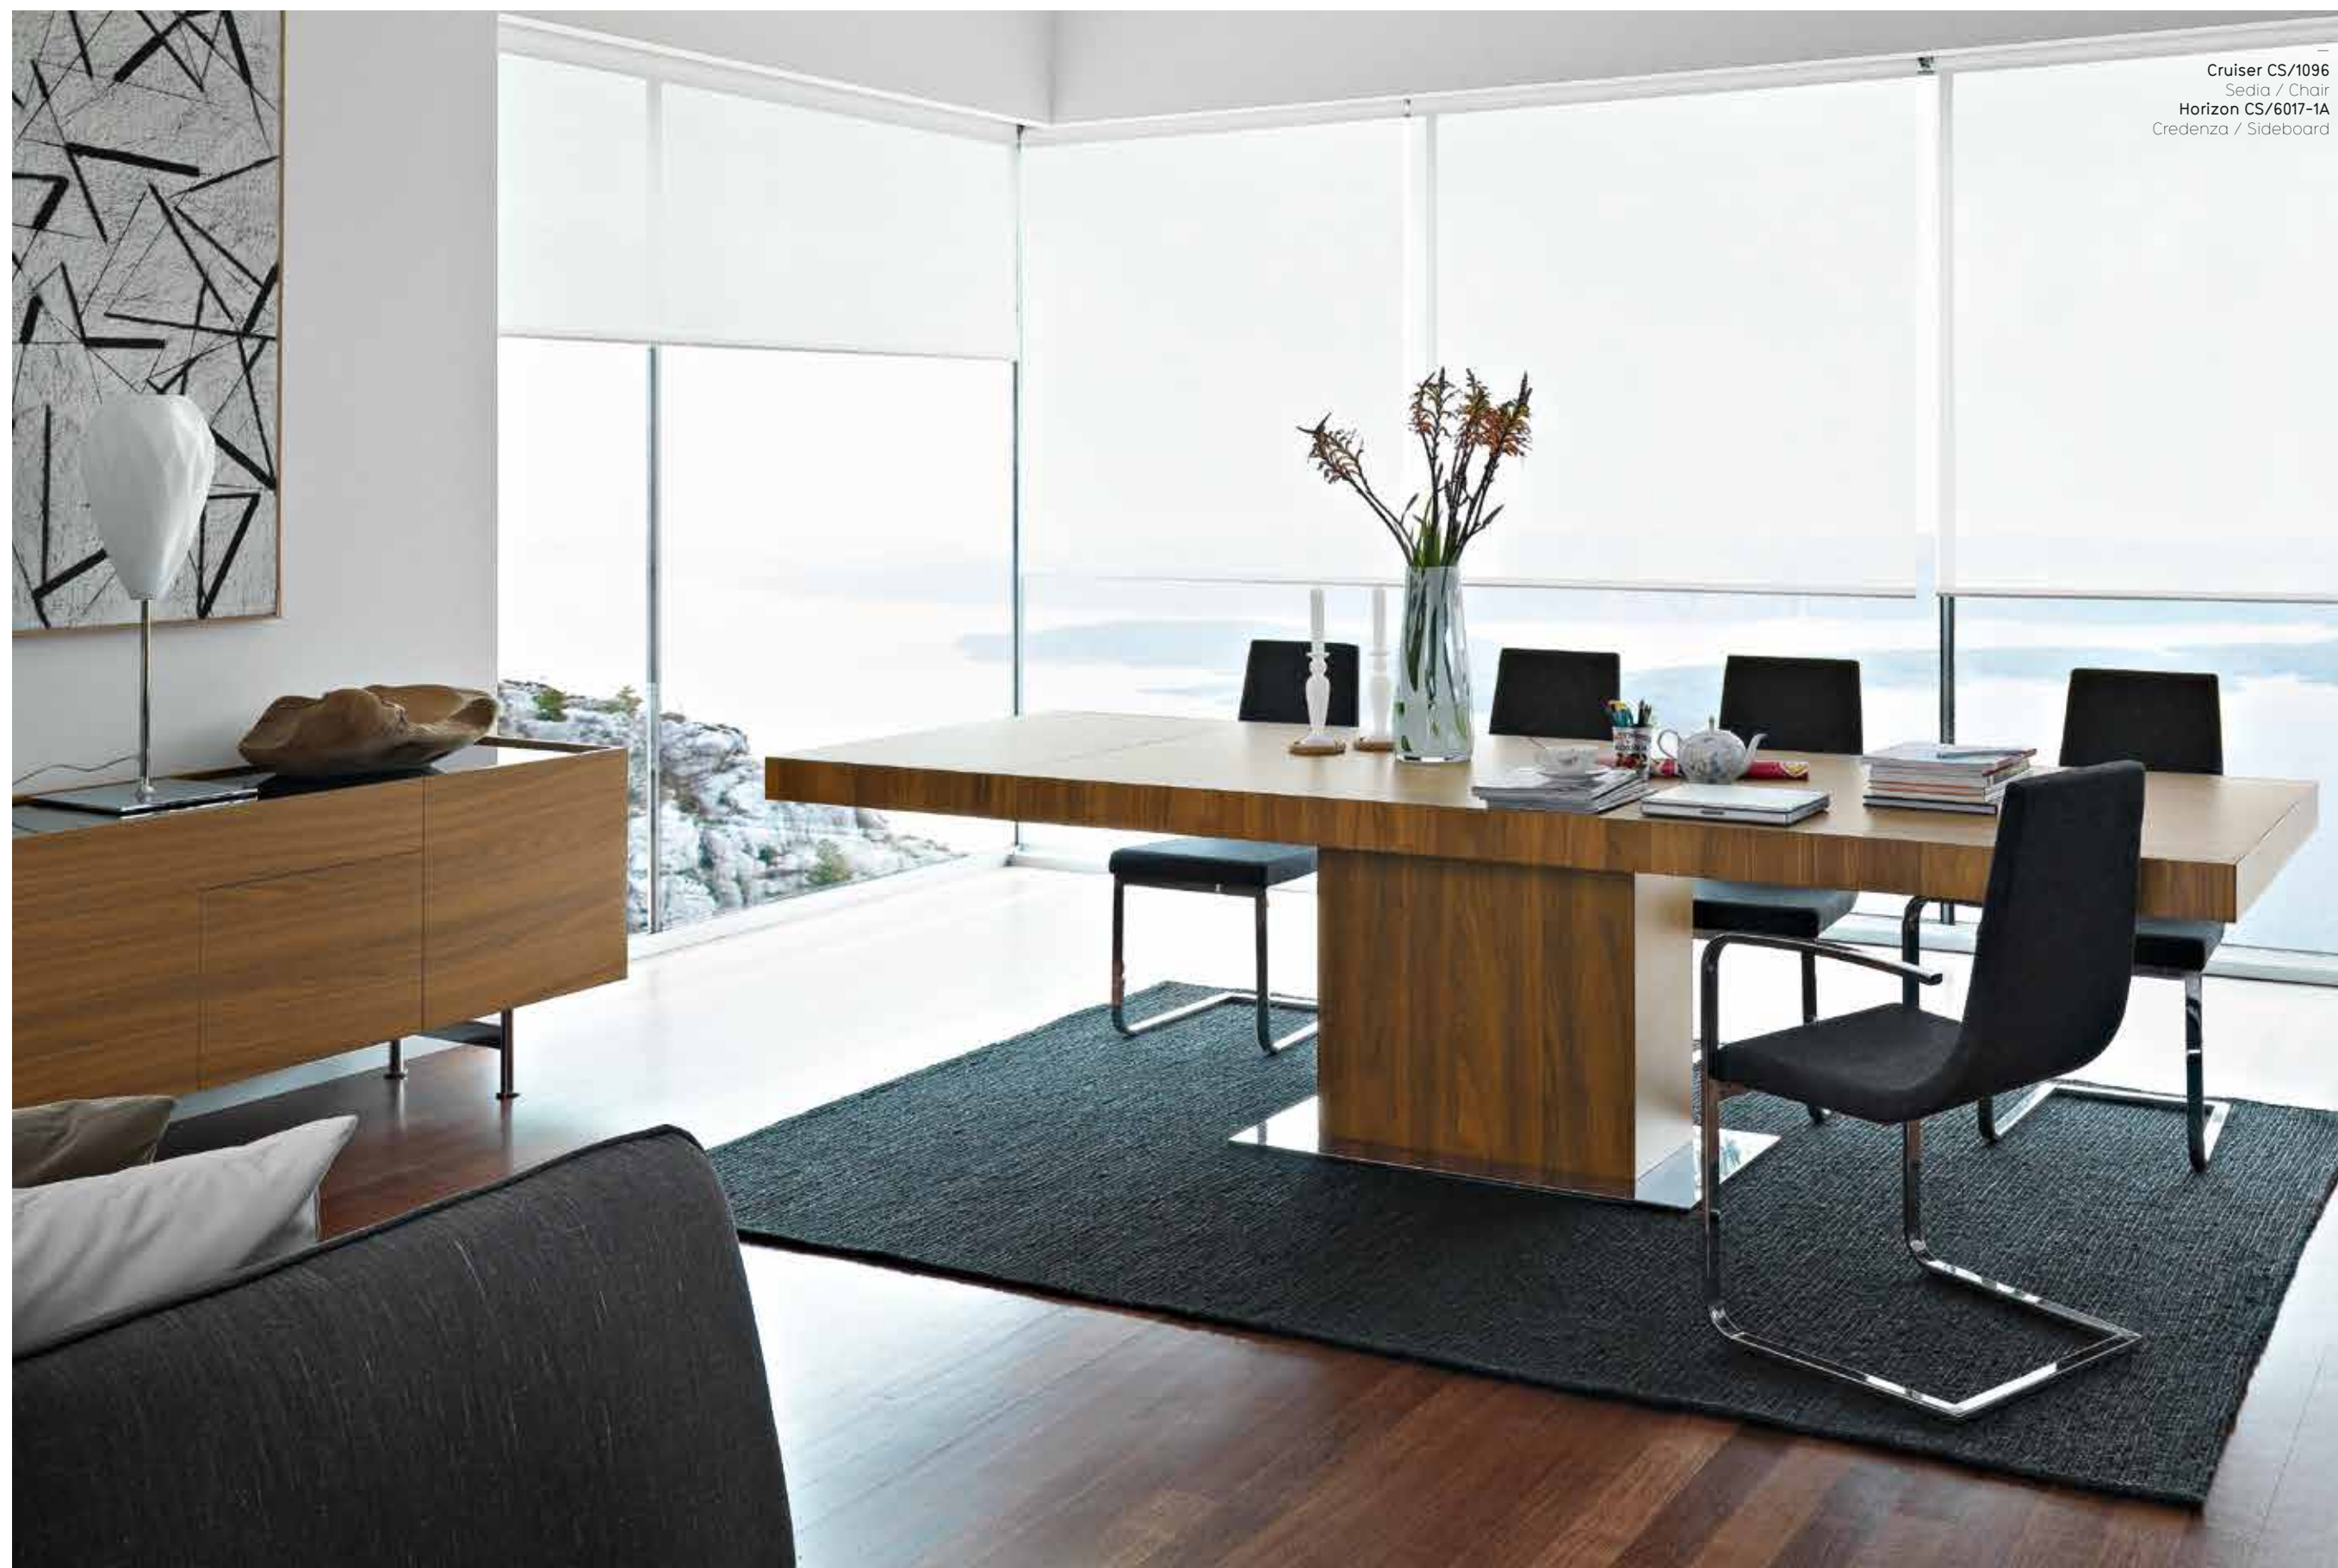

Cruiser CS/1096
Sedia / Chair

PARK

Design: Calligaris Studio

CS/4039-R

CS/4039-FRW

New York CS/1022-EV
Sedia / Chair

Cruiser CS/1096
Sedia / Chair
Horizon CS/6017-1A
Credenza / Sideboard

PARK /glass