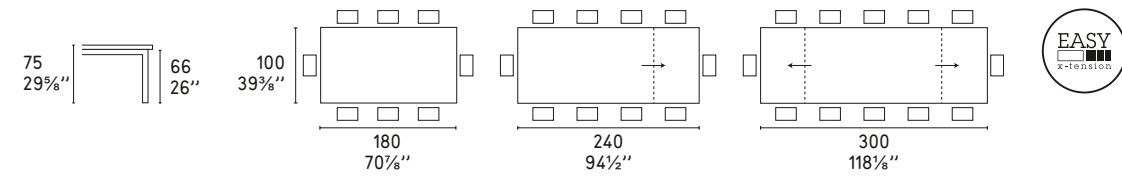

Jam CS/1059
Sedia / Chair
Mag CS/6029-1A
Mobile / Sideboard

Jam CS/1030
Sedia / Chair

PRINCE

Design: Stefano Cavazzana

CS/4048-R

CS/4048-FRW

Quadra CS/346
Sedia / Chair

REGENCY