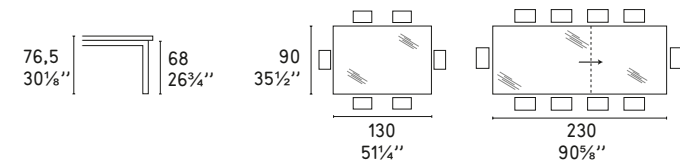

CS/351-VR

P95

GK
solo/only
CS/351-VQ

GN

TEMPERED