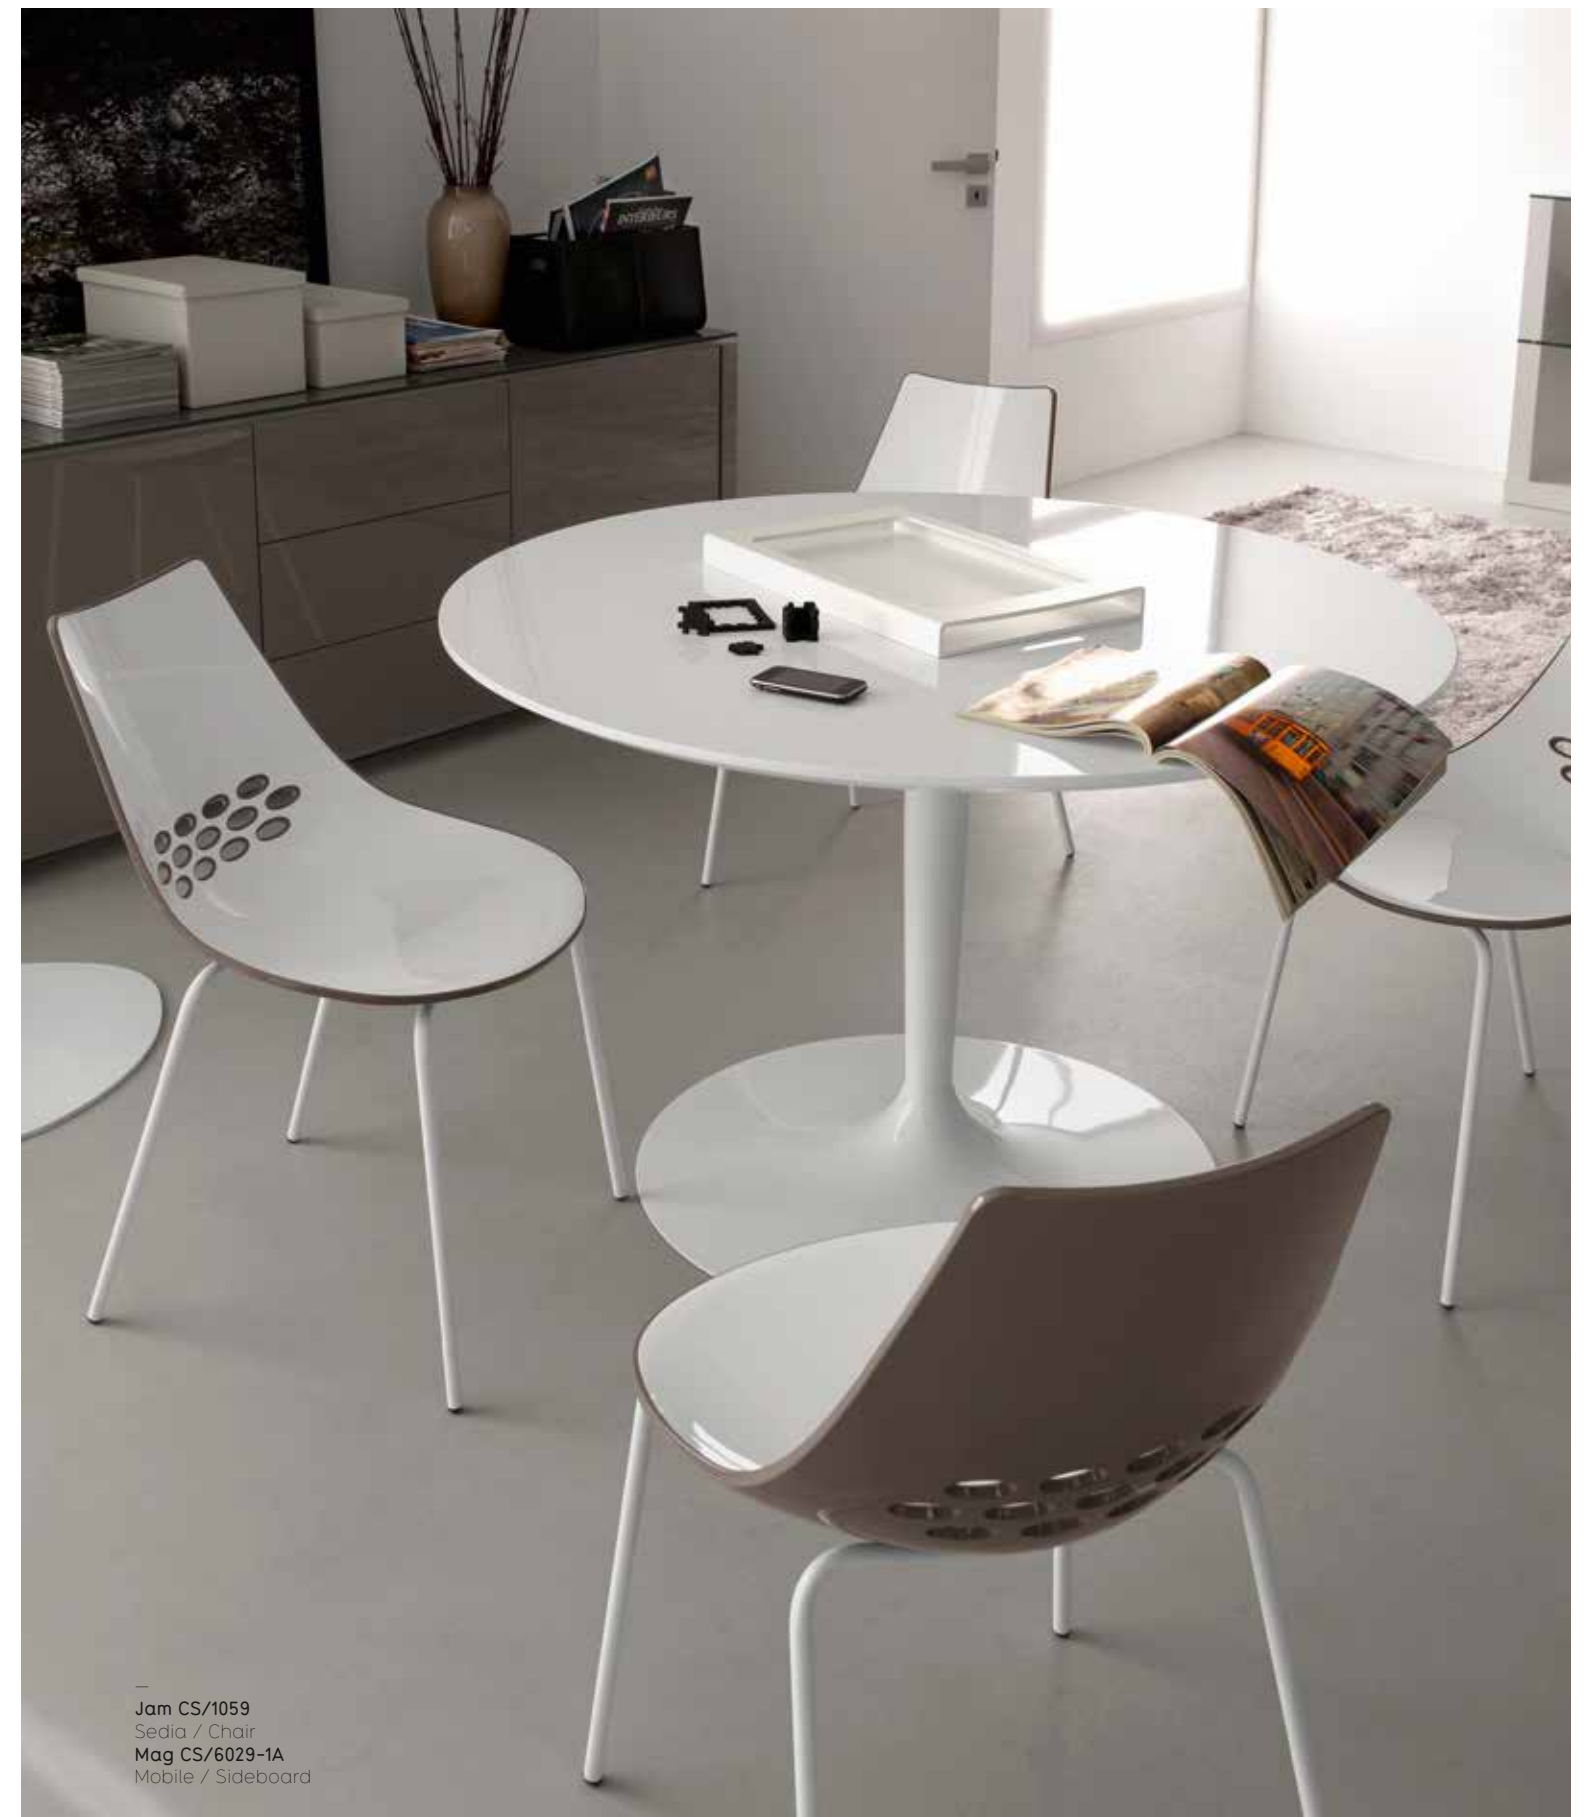

CS/4031-ML 130

Giga CS/1105
Sedia / Chair

PLANET

Design: Calligaris Studio

CS/4005 | CS/4005-V

CS/4005-S | CS/4005-VS

CS/4005 | CS/4005-S

CS/4005-V | CS/4005-VS