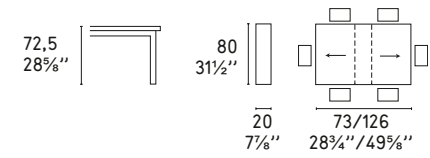

SPAZIO

Design: Calligaris Studio

CS/07

Skip CS/207
Sedia pieghevole / Folding chair