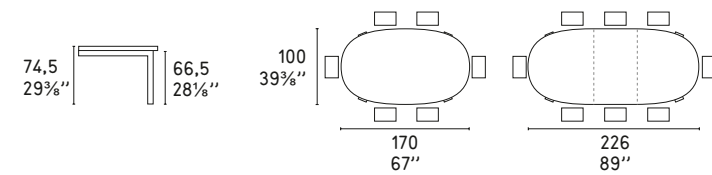

—
Air High CS/1069
Sedia / Chair

—
Ice CS/1094
Sedia / Chair

—
Ice CS/1038
Sedia / Chair

ATELIER

Design: Calligaris Studio

CS/398-E

CS/398-RD

—
 Sami CS/1472
 Sedia / Chair
 Mag wood CS/6029-3R L
 Mobile porta TV / Entertainment unit