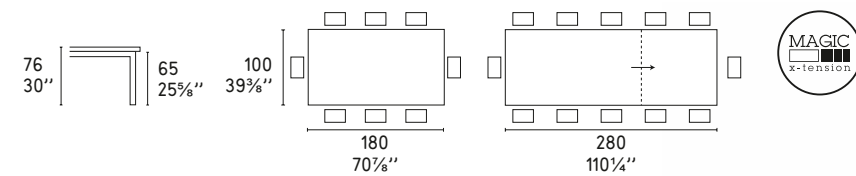

Design: Calligaris Studio

CS/4069-CLL 140

Boheme CS/1393
Sgabello / Stool

SINCRO NEW

Design: Calligaris Studio

CS/4087

Club CS/1462
Sedia / Chair
Mag wood CS/6029-7 L
Credenza / Sideboard

SNAP NEW