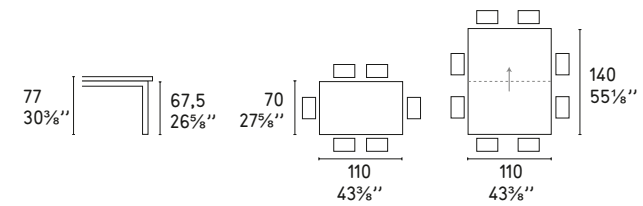

SNAP BOOK NEW

Design: Calligaris Studio

CS/4085-ML 70