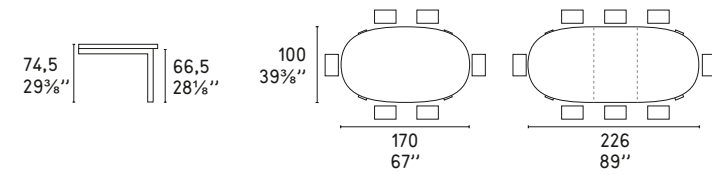

REGENCY

Design: Calligaris Studio

CS/4030-E