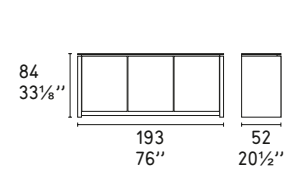

- Icons: Glass door (TEMPERED), Solid door, and Handle options.

MAG WOOD NEW

Design: Calligaris Studio

CS/6029-1 L

CS/6029-1A L

CS/6029-3R L

CS/6029-4 L

CS/6029-6 L