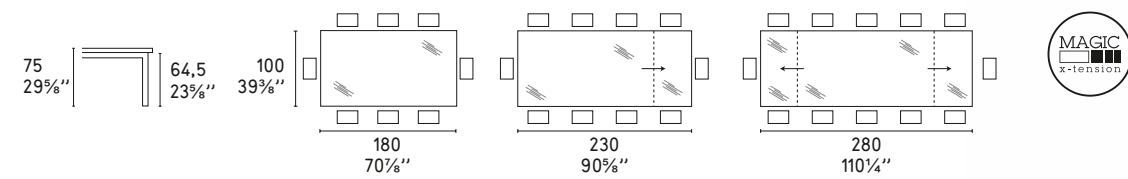

PARK /glass

Design: Calligaris Studio

CS/4039-GR