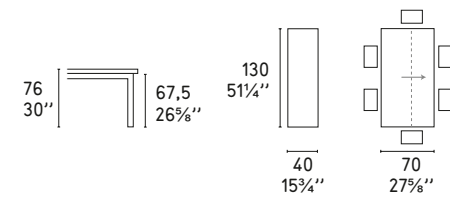

Design: Calligaris Studio

CS/4085-ML 110

CS/4085-ML 120

CS/4085-ML 130

CS/4085-ML 40

SNAP CONSOLLE

—
Bohème CS/1257
Sedia / Chair

SNAP BOOK NEW