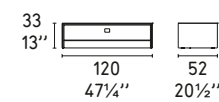

PASSWORD

Design: Calligaris Studio