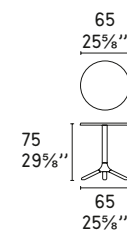

CS/07

Skip CS/207
Sedia pieghevole / Folding chair

AREA T

Design: Design Lab

CS/4067-A D60

CS/4067-A D65 H

Area 51 CS/1042
Sedia / Chair

DUB