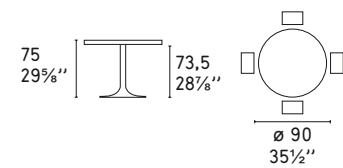

CS/4031-ML 130

Giga CS/1105
Sedia / Chair

PLANET

Design: Calligaris Studio

CS/4005 | CS/4005-V

CS/4005-S | CS/4005-VS

CS/4005 | CS/4005-S

CS/4005-V | CS/4005-VS