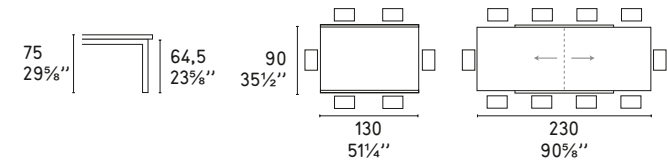

CS/4083-R

VERO

Design: Edi e Paolo Ciani

CS/4004-LR

CS/4004-VR

CS/4004-LR

CS/4004-VR

BARON X-TENSION