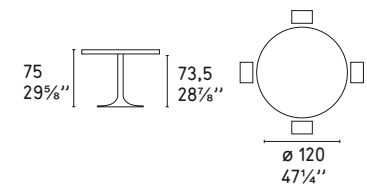

CS/4031-ML 130

Giga CS/1105
Sedia / Chair

PLANET

Design: Calligaris Studio

CS/4005 | CS/4005-V

CS/4005-S | CS/4005-VS

CS/4005 | CS/4005-S

CS/4005-V | CS/4005-VS