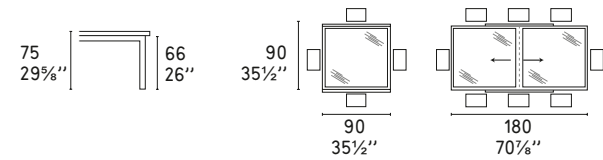

ENTERPRISE

Design: Calligaris Studio

CS/368-VQ