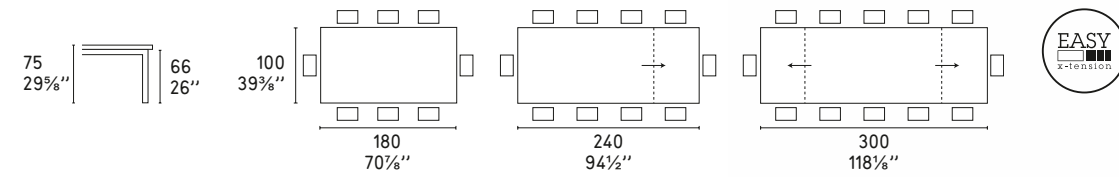

TWO NEW

Design: Calligaris Studio

CS/4083-R