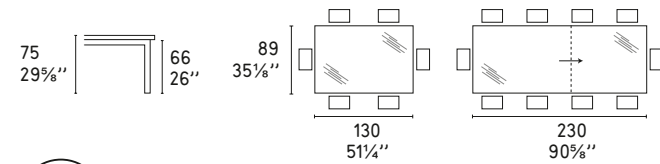

CS/4044-VR