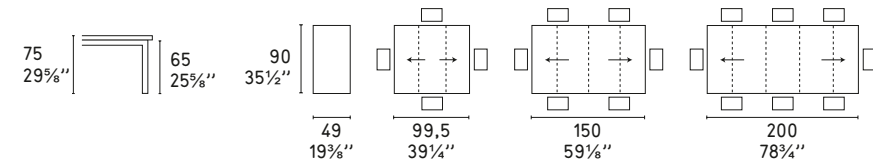

CS/08

Olivia CS/208
Sedia pieghevole / Folding chair

SIGMA CONSOLLE

Design: Calligaris Studio

CS/4069-LL 90

CS/4069-LL 120

Bohème CS/1257
Sedia / Chair

SNAP CONSOLLE NEW