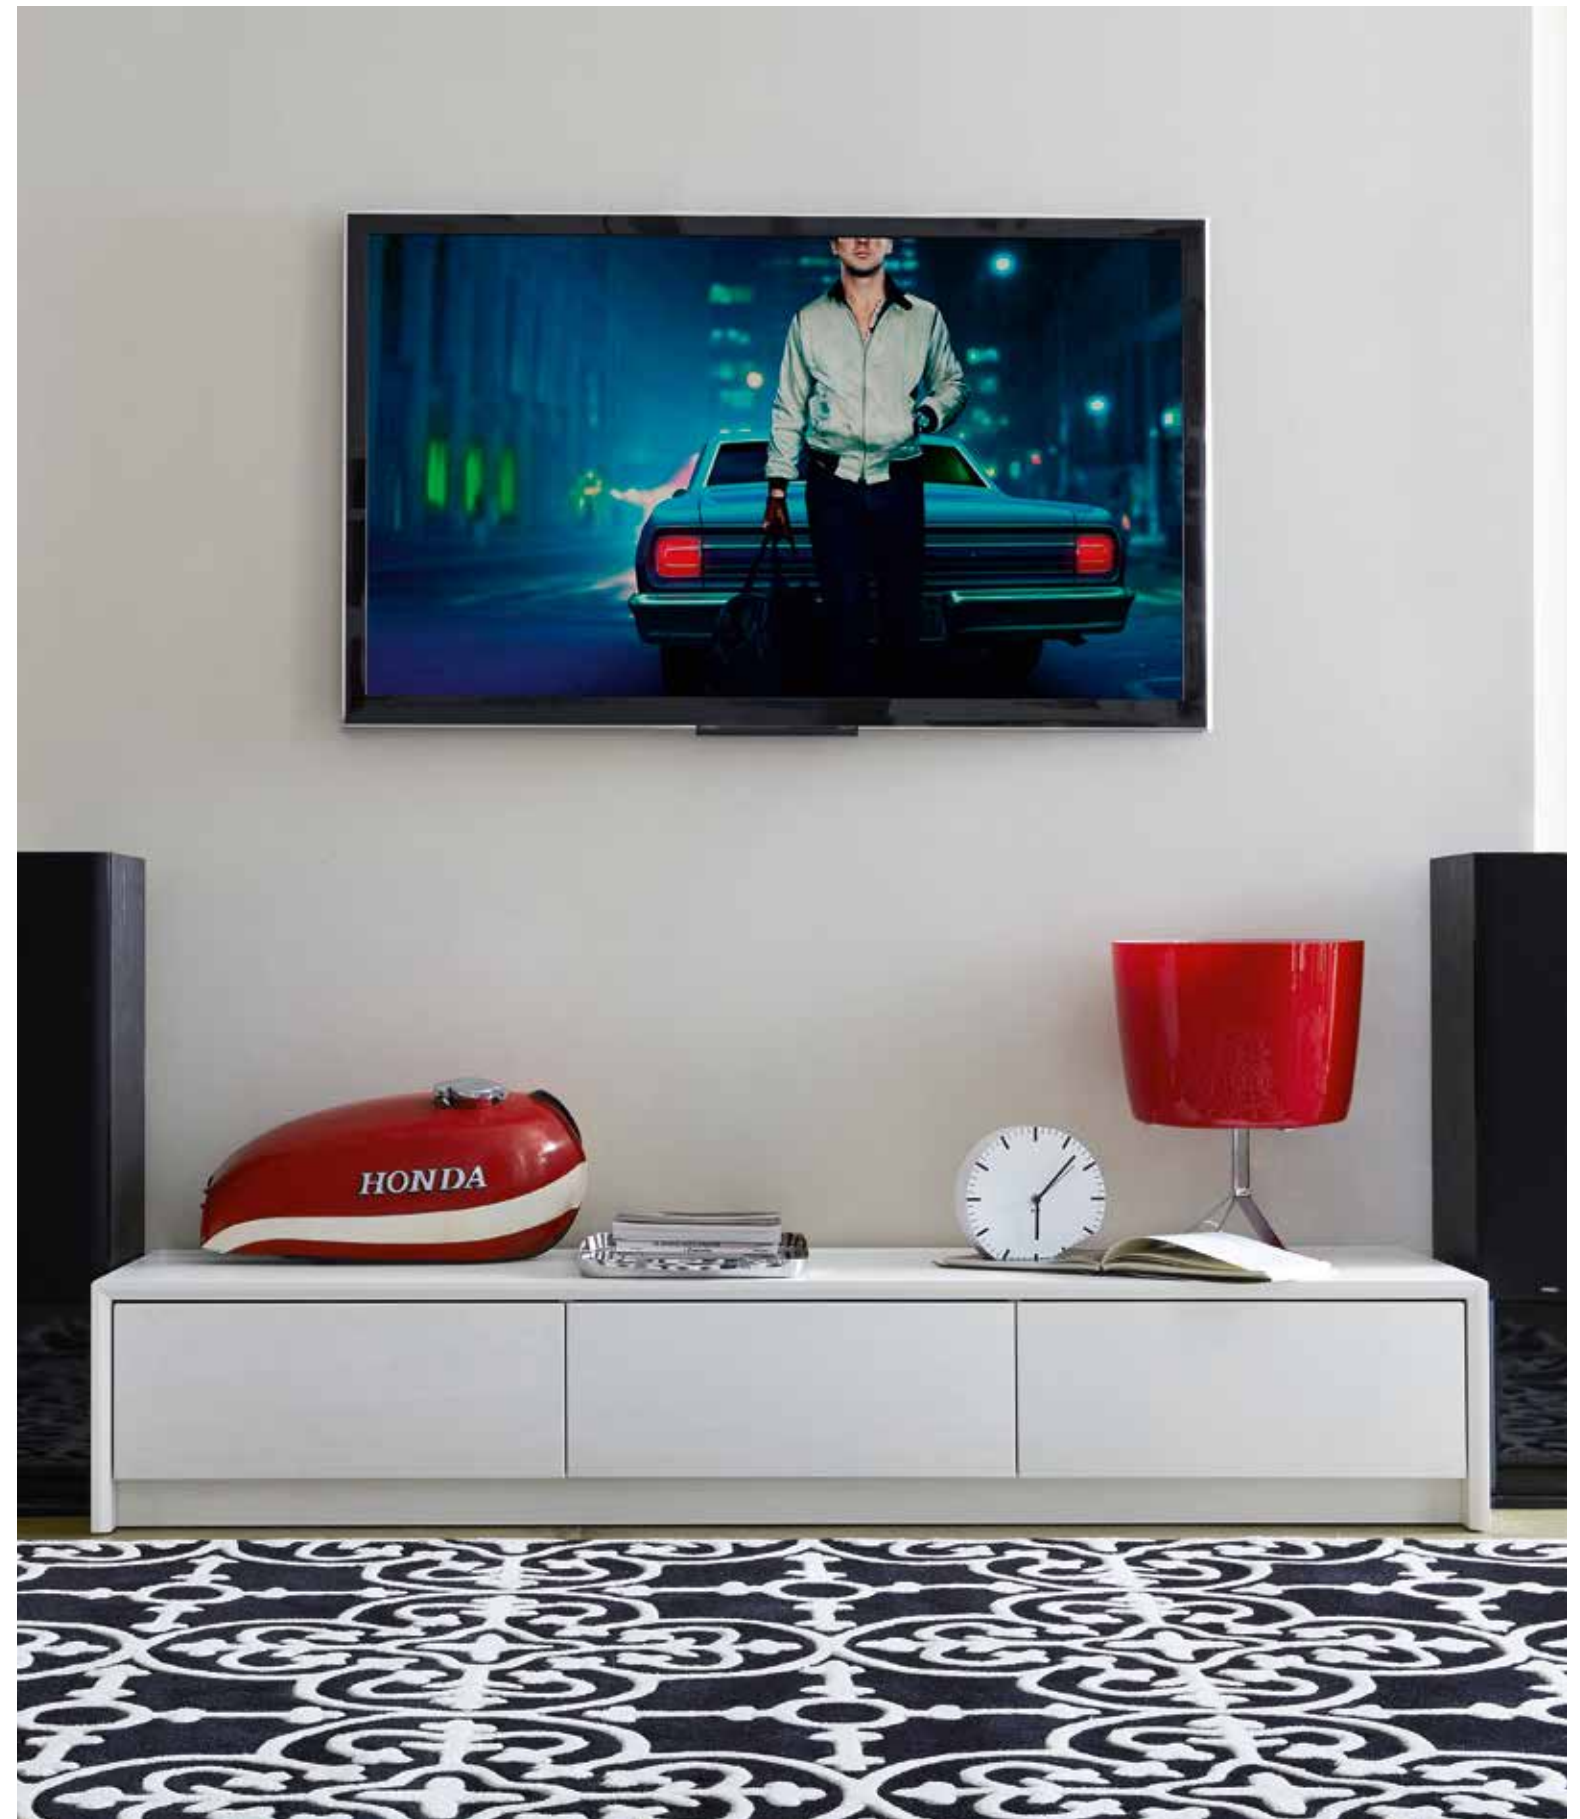

CS/6031-5

CS/6031-6

CS/6031-7

L'Eau CS/1273
Sedia / Chair

SEATTLE

Design: Calligaris Studio

CS/6004-1

CS/6004-2