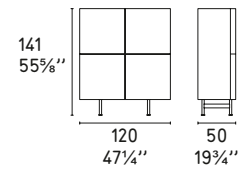

CS/6017-2A