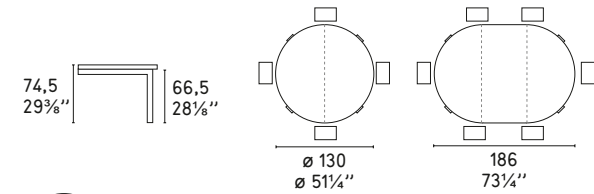

CS/4030-RD

Deja vu CS/1054
Sedia / Chair
Regency CS/4030-E
Tavolo / Table