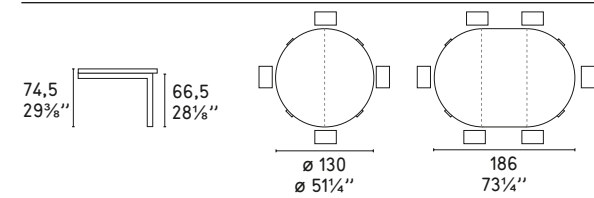

—
Air High CS/1069
Sedia / Chair

—
Ice CS/1094
Sedia / Chair

—
Ice CS/1038
Sedia / Chair

ATELIER

Design: Calligaris Studio

CS/398-E

CS/398-RD

—
 Sami CS/1472
 Sedia / Chair
 Mag wood CS/6029-3R L
 Mobile porta TV / Entertainment unit