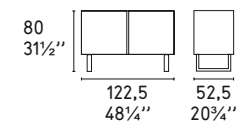

CS/6031-5

CS/6031-6

CS/6031-7

L'Eau CS/1273
Sedia / Chair

SEATTLE

Design: Calligaris Studio

CS/6004-1

CS/6004-2