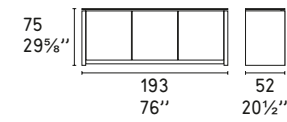

- Icons: Glass door (TEMPERED), Solid door, and Handle options.

MAG WOOD NEW

Design: Calligaris Studio

CS/6029-1 L

CS/6029-1A L

CS/6029-3R L

CS/6029-4 L

CS/6029-6 L