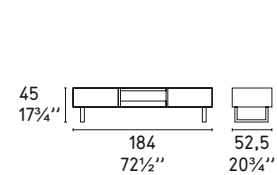

SEATTLE

Design: Calligaris Studio

CS/6004-6