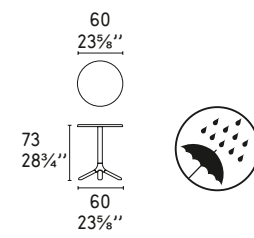

CS/07

Skip CS/207
Sedia pieghevole / Folding chair

AREA T

Design: Design Lab

CS/4067-A D60

CS/4067-A D65 H

Area 51 CS/1042
Sedia / Chair

DUB