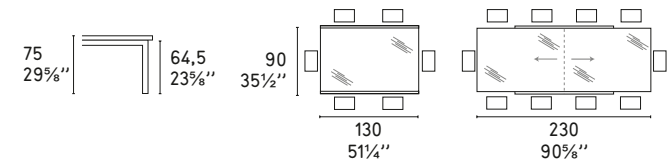

CS/4083-R

VERO

Design: Edi e Paolo Ciani

CS/4004-LR

CS/4004-VR

CS/4004-LR

CS/4004-VR

BARON X-TENSION