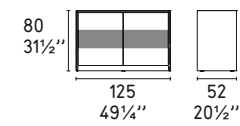

CS/6029-7 L

Sami CS/1472
Sedia / Chair

PASSWORD

Design: Calligaris Studio

CS/6031-1

CS/6031-2

CS/6031-3

CS/6031-4