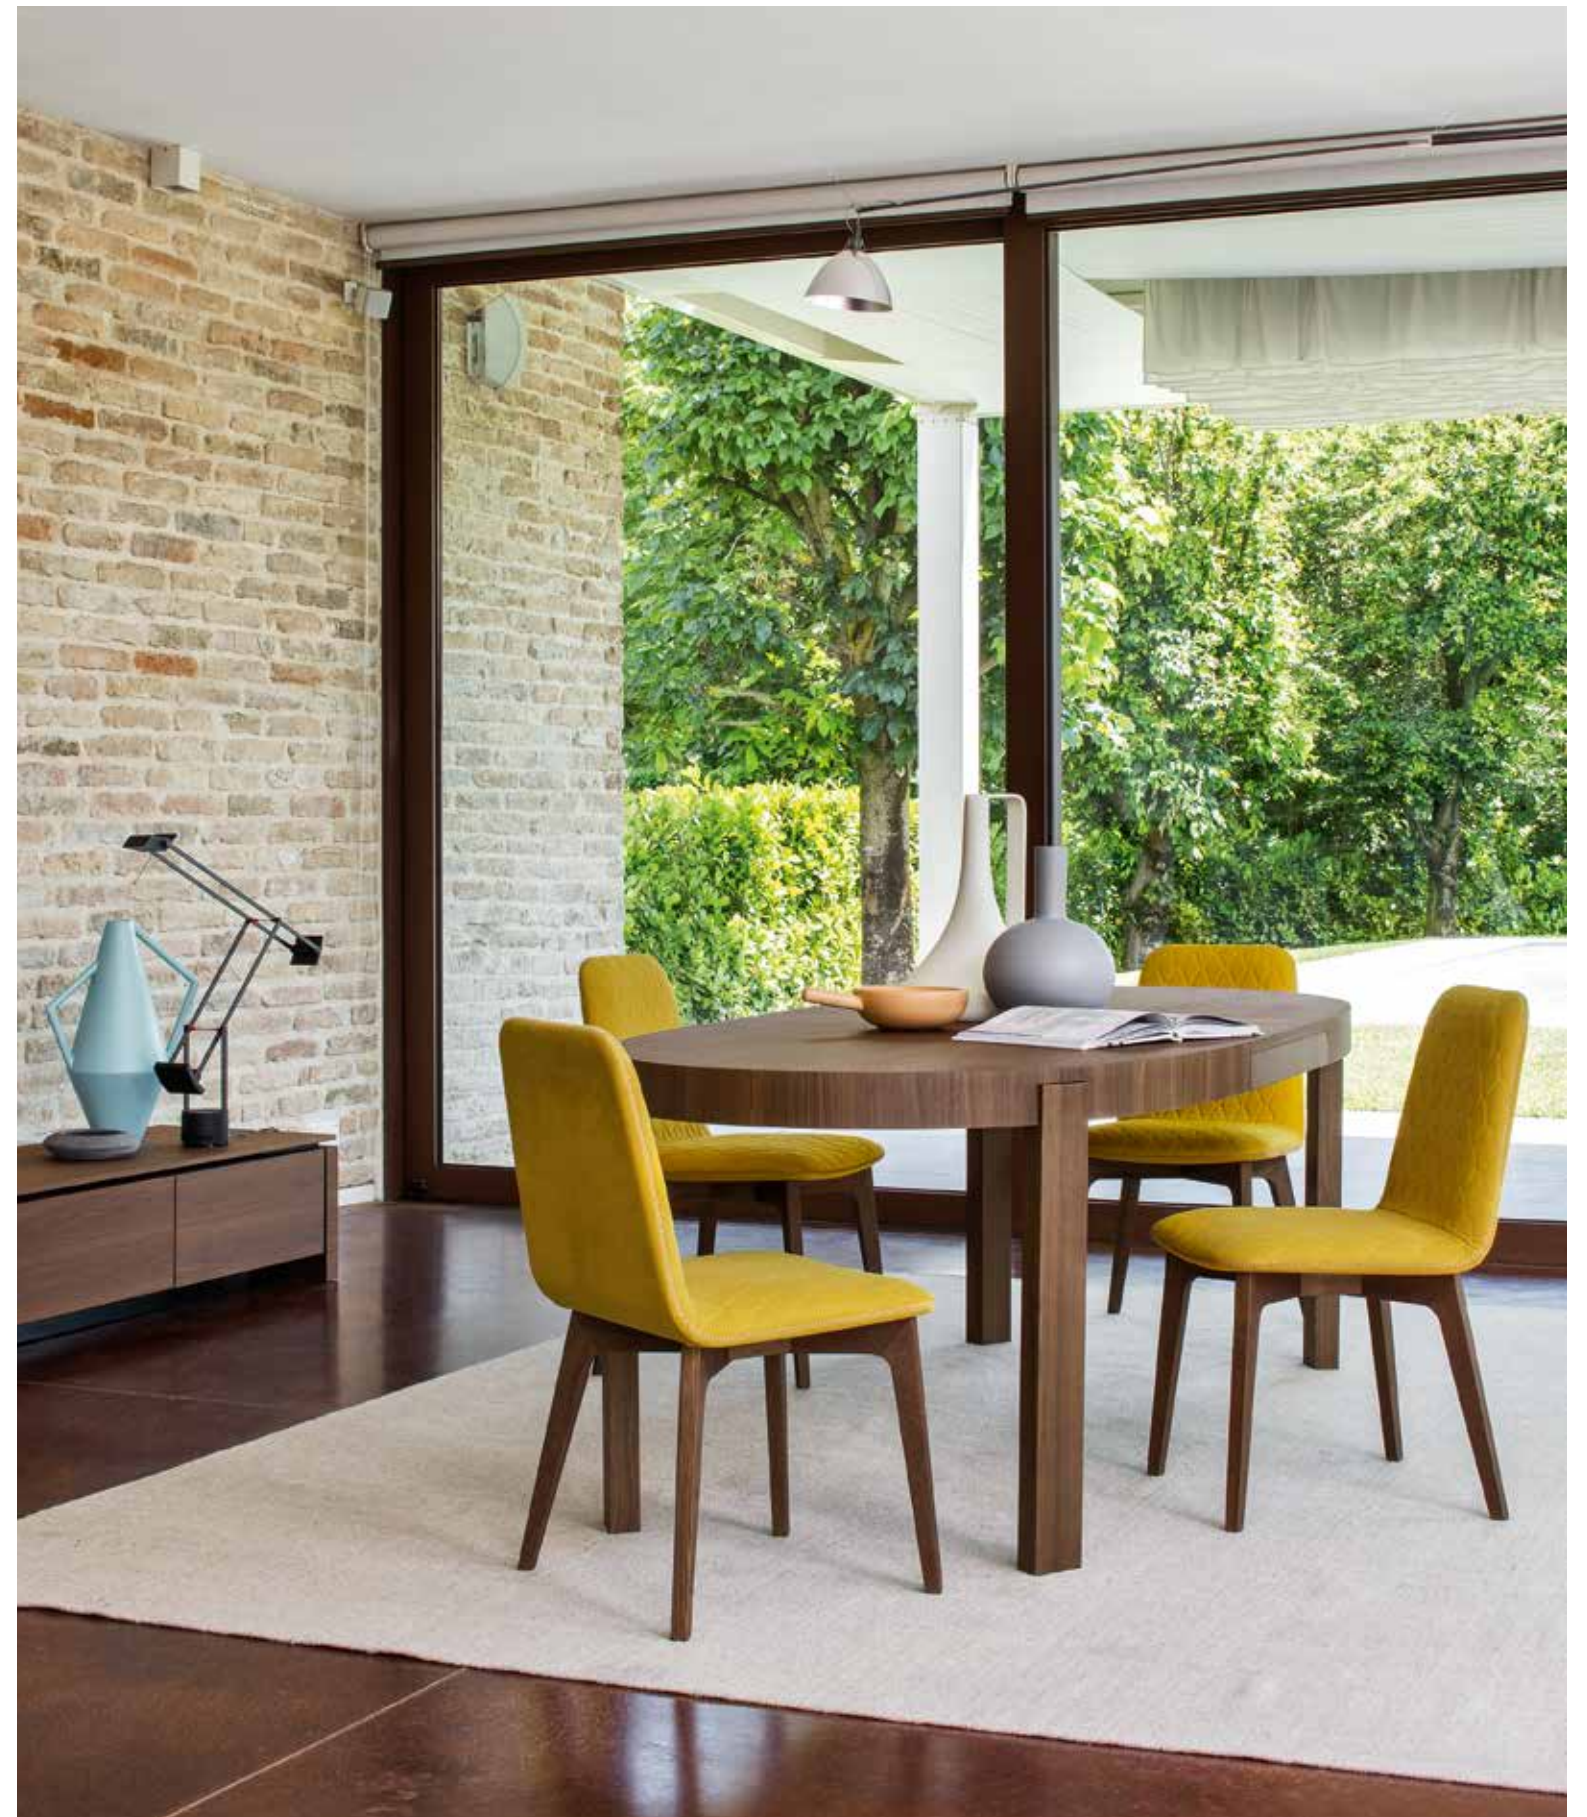

—
Air High CS/1069
Sedia / Chair

—
Ice CS/1094
Sedia / Chair

—
Ice CS/1038
Sedia / Chair

ATELIER

Design: Calligaris Studio

CS/398-E

CS/398-RD

—
 Sami CS/1472
 Sedia / Chair
 Mag wood CS/6029-3R L
 Mobile porta TV / Entertainment unit