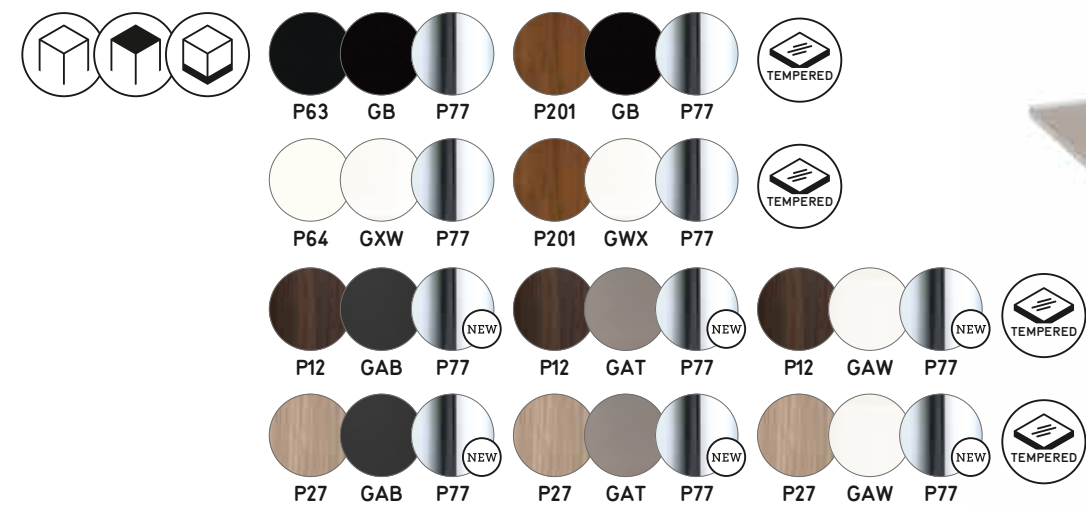

PARK /glass

Design: Calligaris Studio

CS/4039-GR