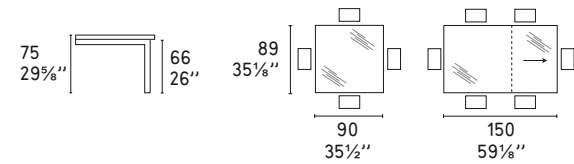

KEY

Design: Calligaris Studio

CS/4044-VQ