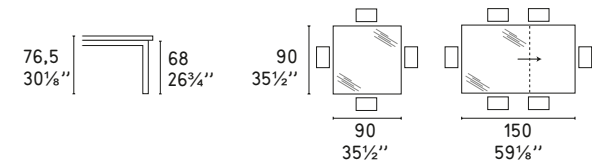

ELASTO

Design: Calligaris Studio

CS/351-VQ