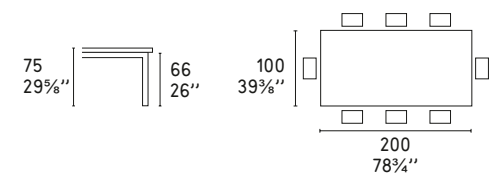

Cruiser CS/1096
Sedia / Chair

PARK

Design: Calligaris Studio

CS/4039-R

CS/4039-FRW

New York CS/1022-EV
Sedia / Chair

Cruiser CS/1096
Sedia / Chair
Horizon CS/6017-1A
Credenza / Sideboard

PARK /glass